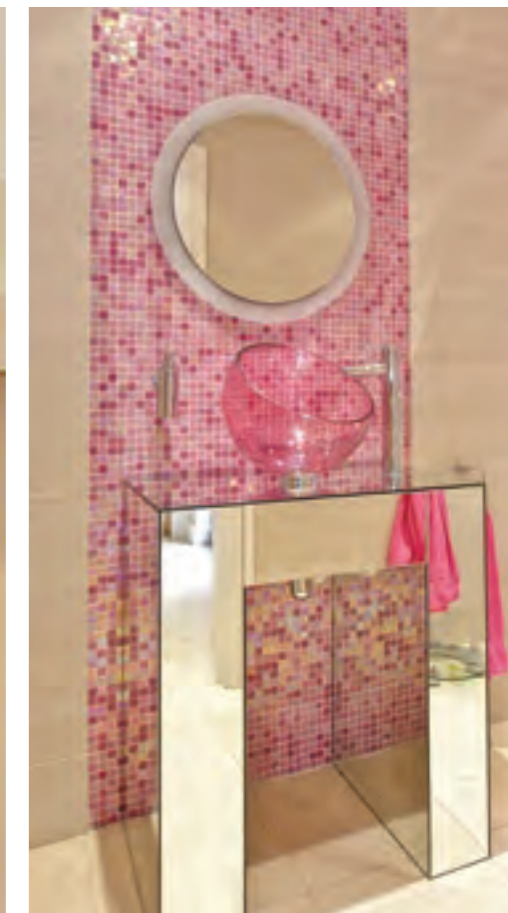

Get the look...

- Designers
- **Architectural Spaces - Architects & Spatial Planners 091 533800**
- Doors - **Doorware**
- Wood Floors - **Woodplus**
- Kitchen Stools - **Arnotts**
- Entrance & Kitchen Marble Floor - **Rocca Tiles**
- Kitchen Glass Backsplash - **Doorware**
- Bathroom tiles - **Rocca Tiles**
- Living Room Rug, Glass Coffee table - **Interio**
- Entrance Console - **Interio**
- Lighting & Lamps - **Habitat**
- Furniture - **Reid**
- Stairs Handrail - **Doorware**
- Curtains, Tie Backs & Curtain Poles, & Kitchen Blinds - **'See' at Architectural Spaces Accessories - 'See' at Architectural Spaces**
- Bed Linen - **'See' at Architectural Spaces**
- Wall Art Behind Bed - **'See' at Architectural Spaces**
- WC Basin & Taps - **Doorware**
- Mirror Stand - **Designed by Architectural Spaces, manufactured by Galway Glass Plant & Pots - Greentouch Plants**

See Directory for addresses & telephone numbers